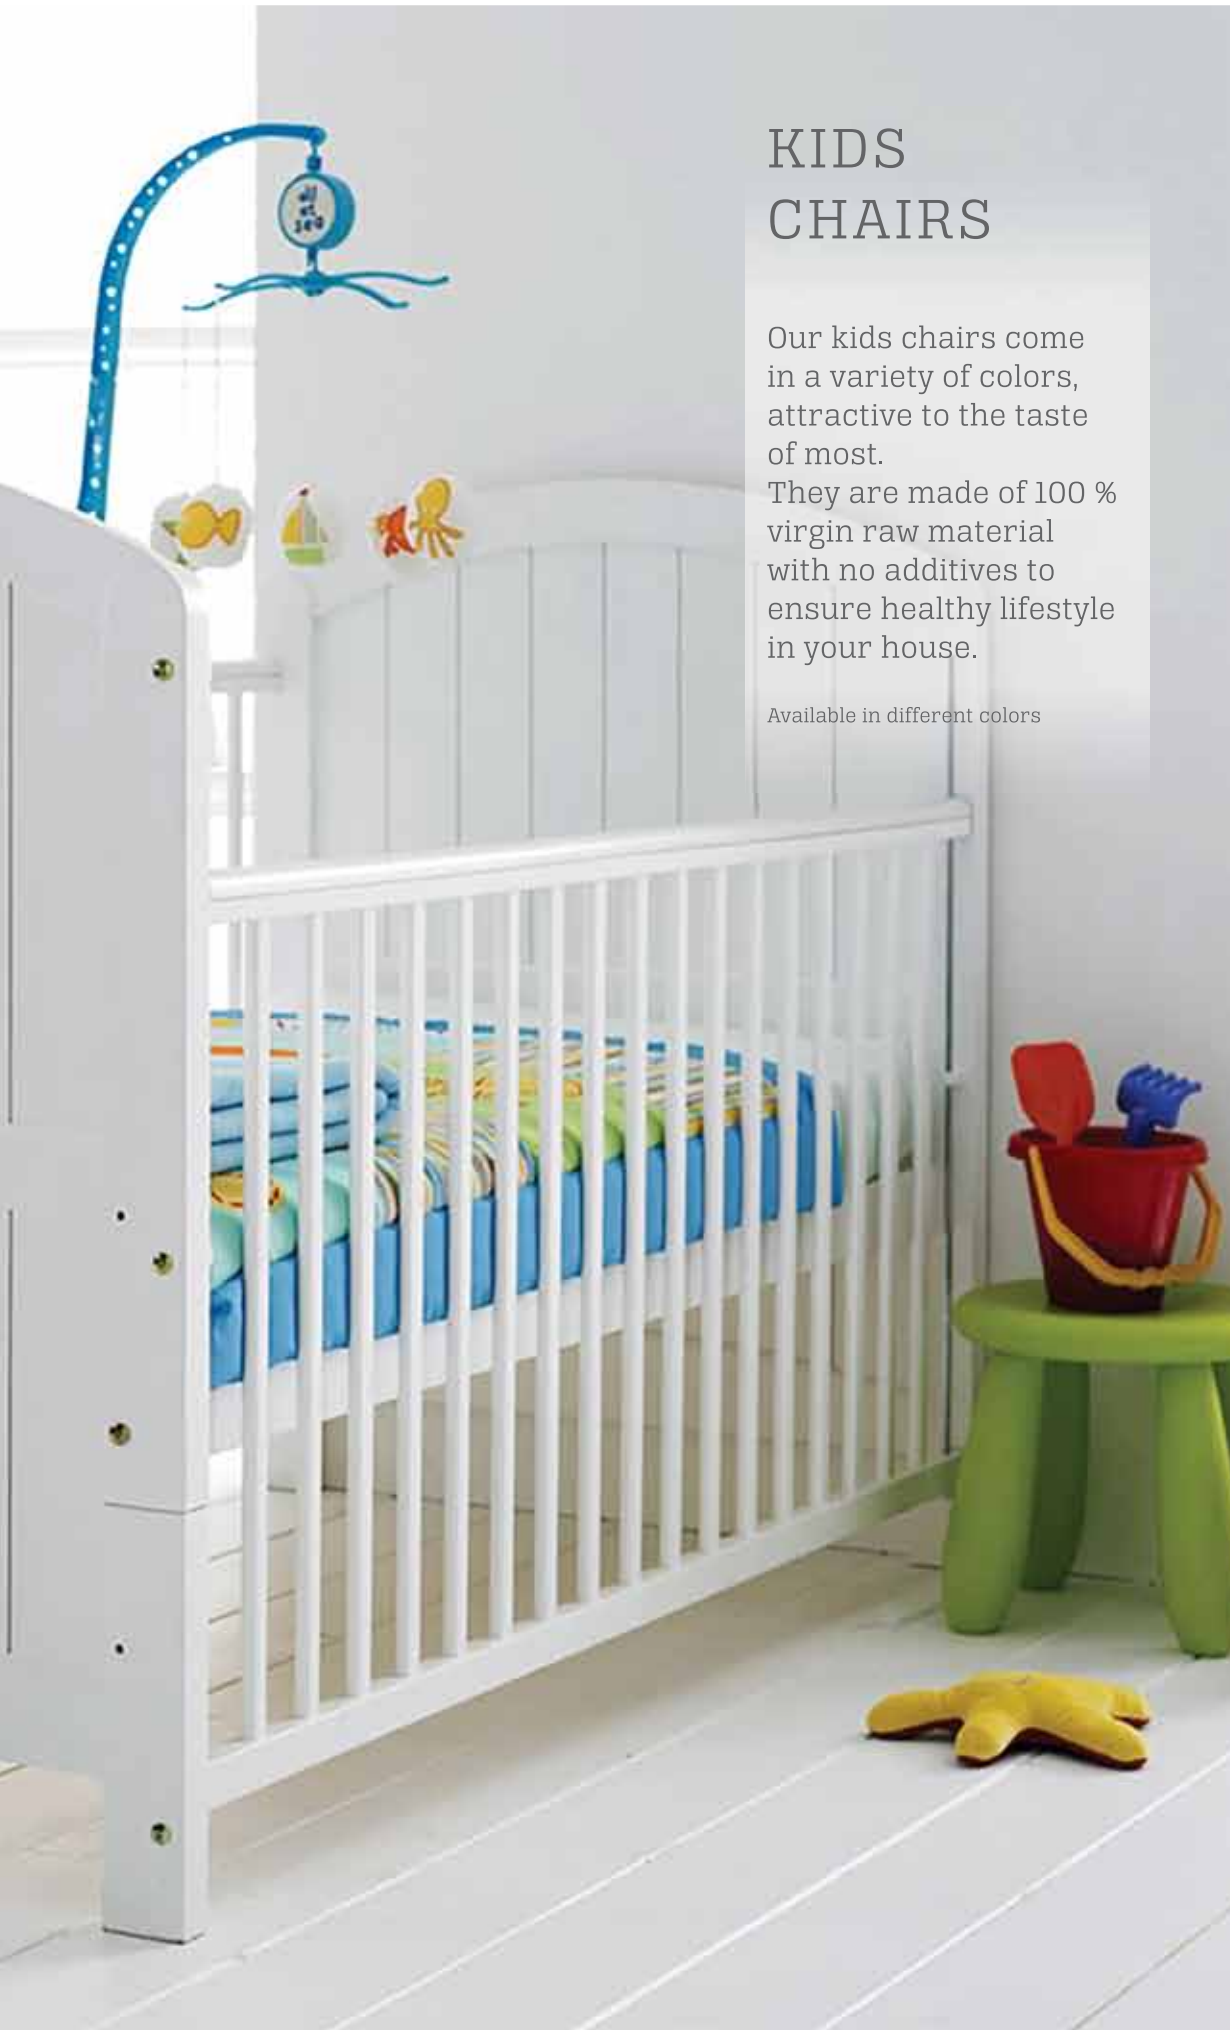

Width 46 cm
Length 50 cm
Height 88 cm

art. 3012

SIESTA

Width 43.5 cm
Length 53 cm
Height 88.5 cm

art. 3013

RELAX

Width 40 cm
Length 52 cm
Height 82 cm

art. 3014

16

CHAIRS

KIDS CHAIRS

Our kids chairs come in a variety of colors, attractive to the taste of most.

They are made of 100 % virgin raw material with no additives to ensure healthy lifestyle in your house.

Available in different colors

Width. 37 cm Length. 36 cm Height .51cm

art.3017

JOY

Width. 32 cm Length. 36 cm Height .50cm

art.3018

SMART TABLE

Width. 54 cm Length. 40 cm Height .56cm

20